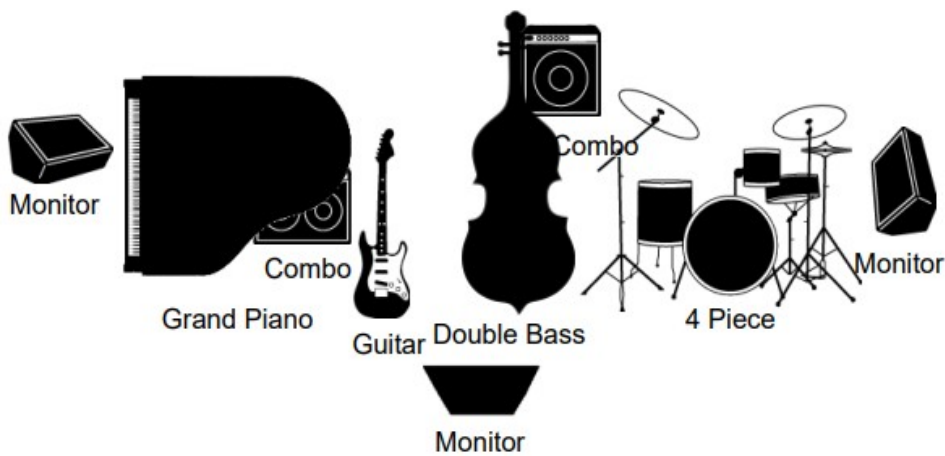

TECHNICAL RIDER

(Pedro Molina Quartet)

Contact: Pedro Molina
+351 928102015
pmolina.music@gmail.com

Stage Plan

- 1 Double bass with pickup or microphone to be amplified.
- DI for double bass (220 V)
- 1 Double bass amp.
- 1 Guitar and pedals.
- 1 Guitar amp.
- 1 Acoustic Piano.
- 1 Drums set (standard for jazz).
- 1 Cymbal set for drums
- 1 One microphone to talk (next to the double bass)
- 3 music stands.
- 3 monitors (as in the picture, depending on size of the stage).